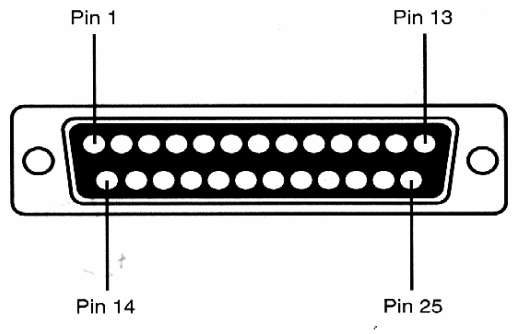

X = Cut Tracks

**7 Channel Parallel Port Controller**  
 For construction on Vero Board

Air-Stream Wireless Incorporated  
 By: Robert Hart  
 Date: 12/01/2005